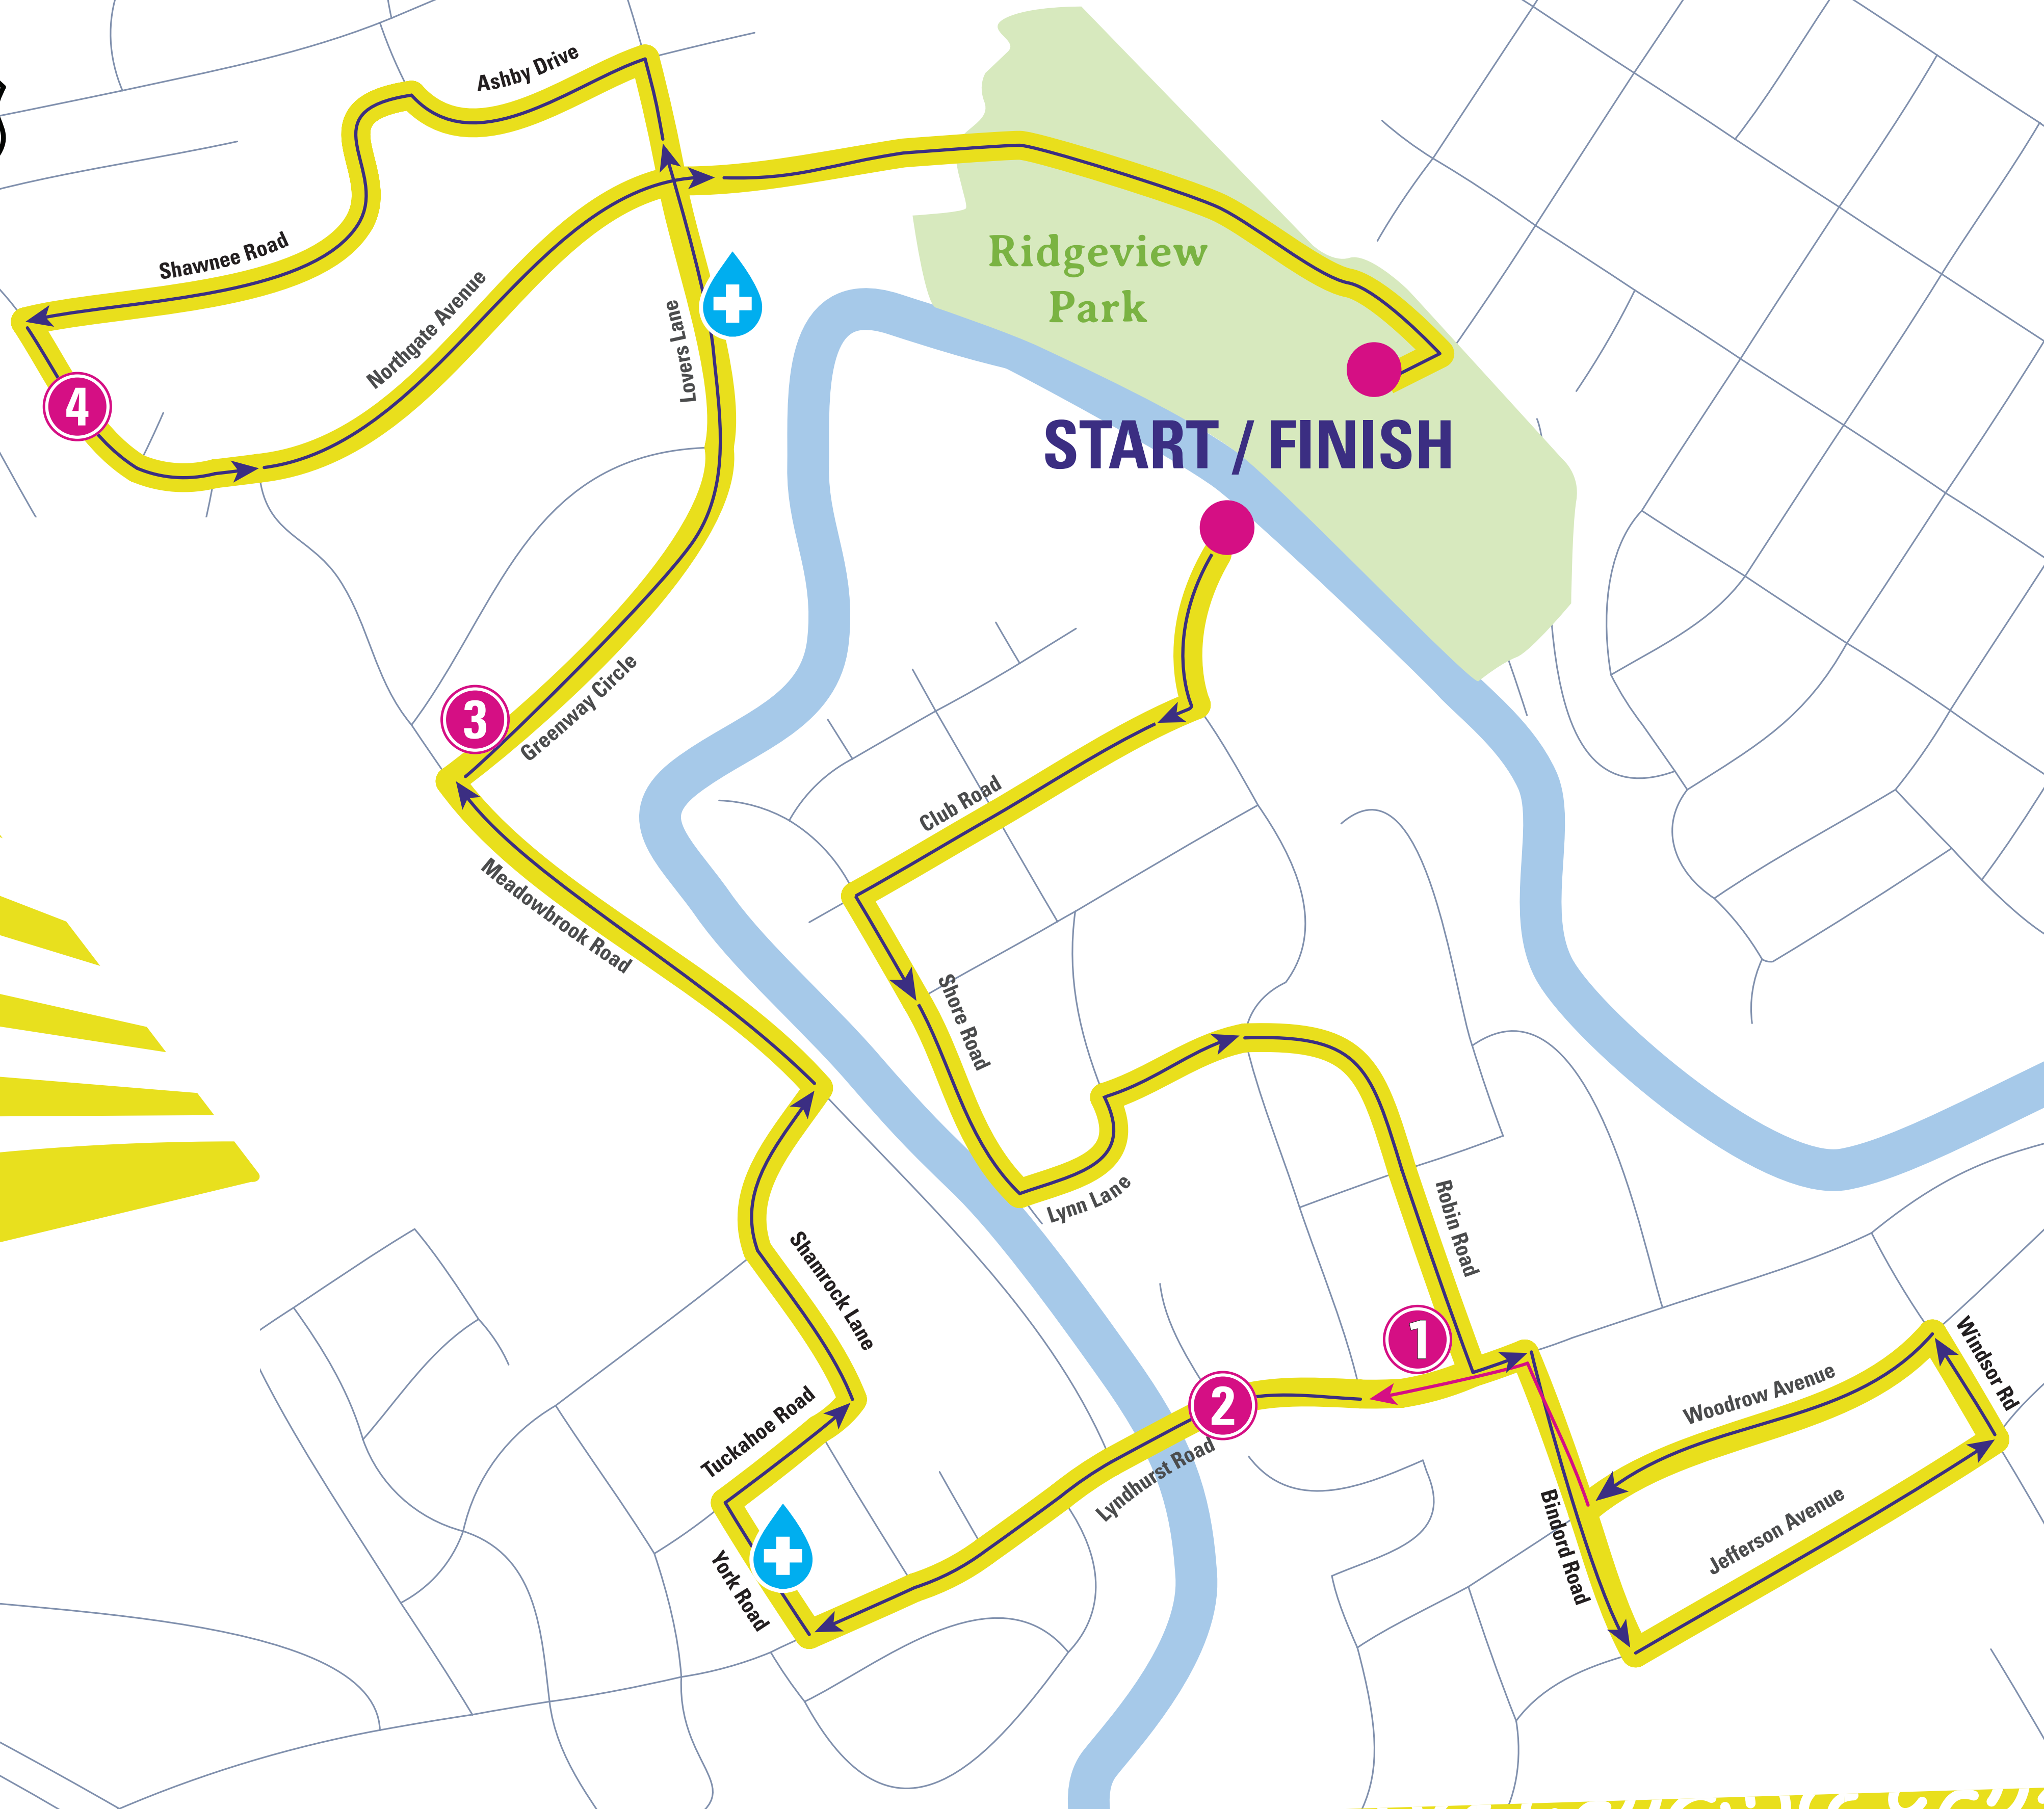

TOTALLY
80's
8K

340

64

RUN THE VALLEY.COM

Waynesboro
Parks & Recreation