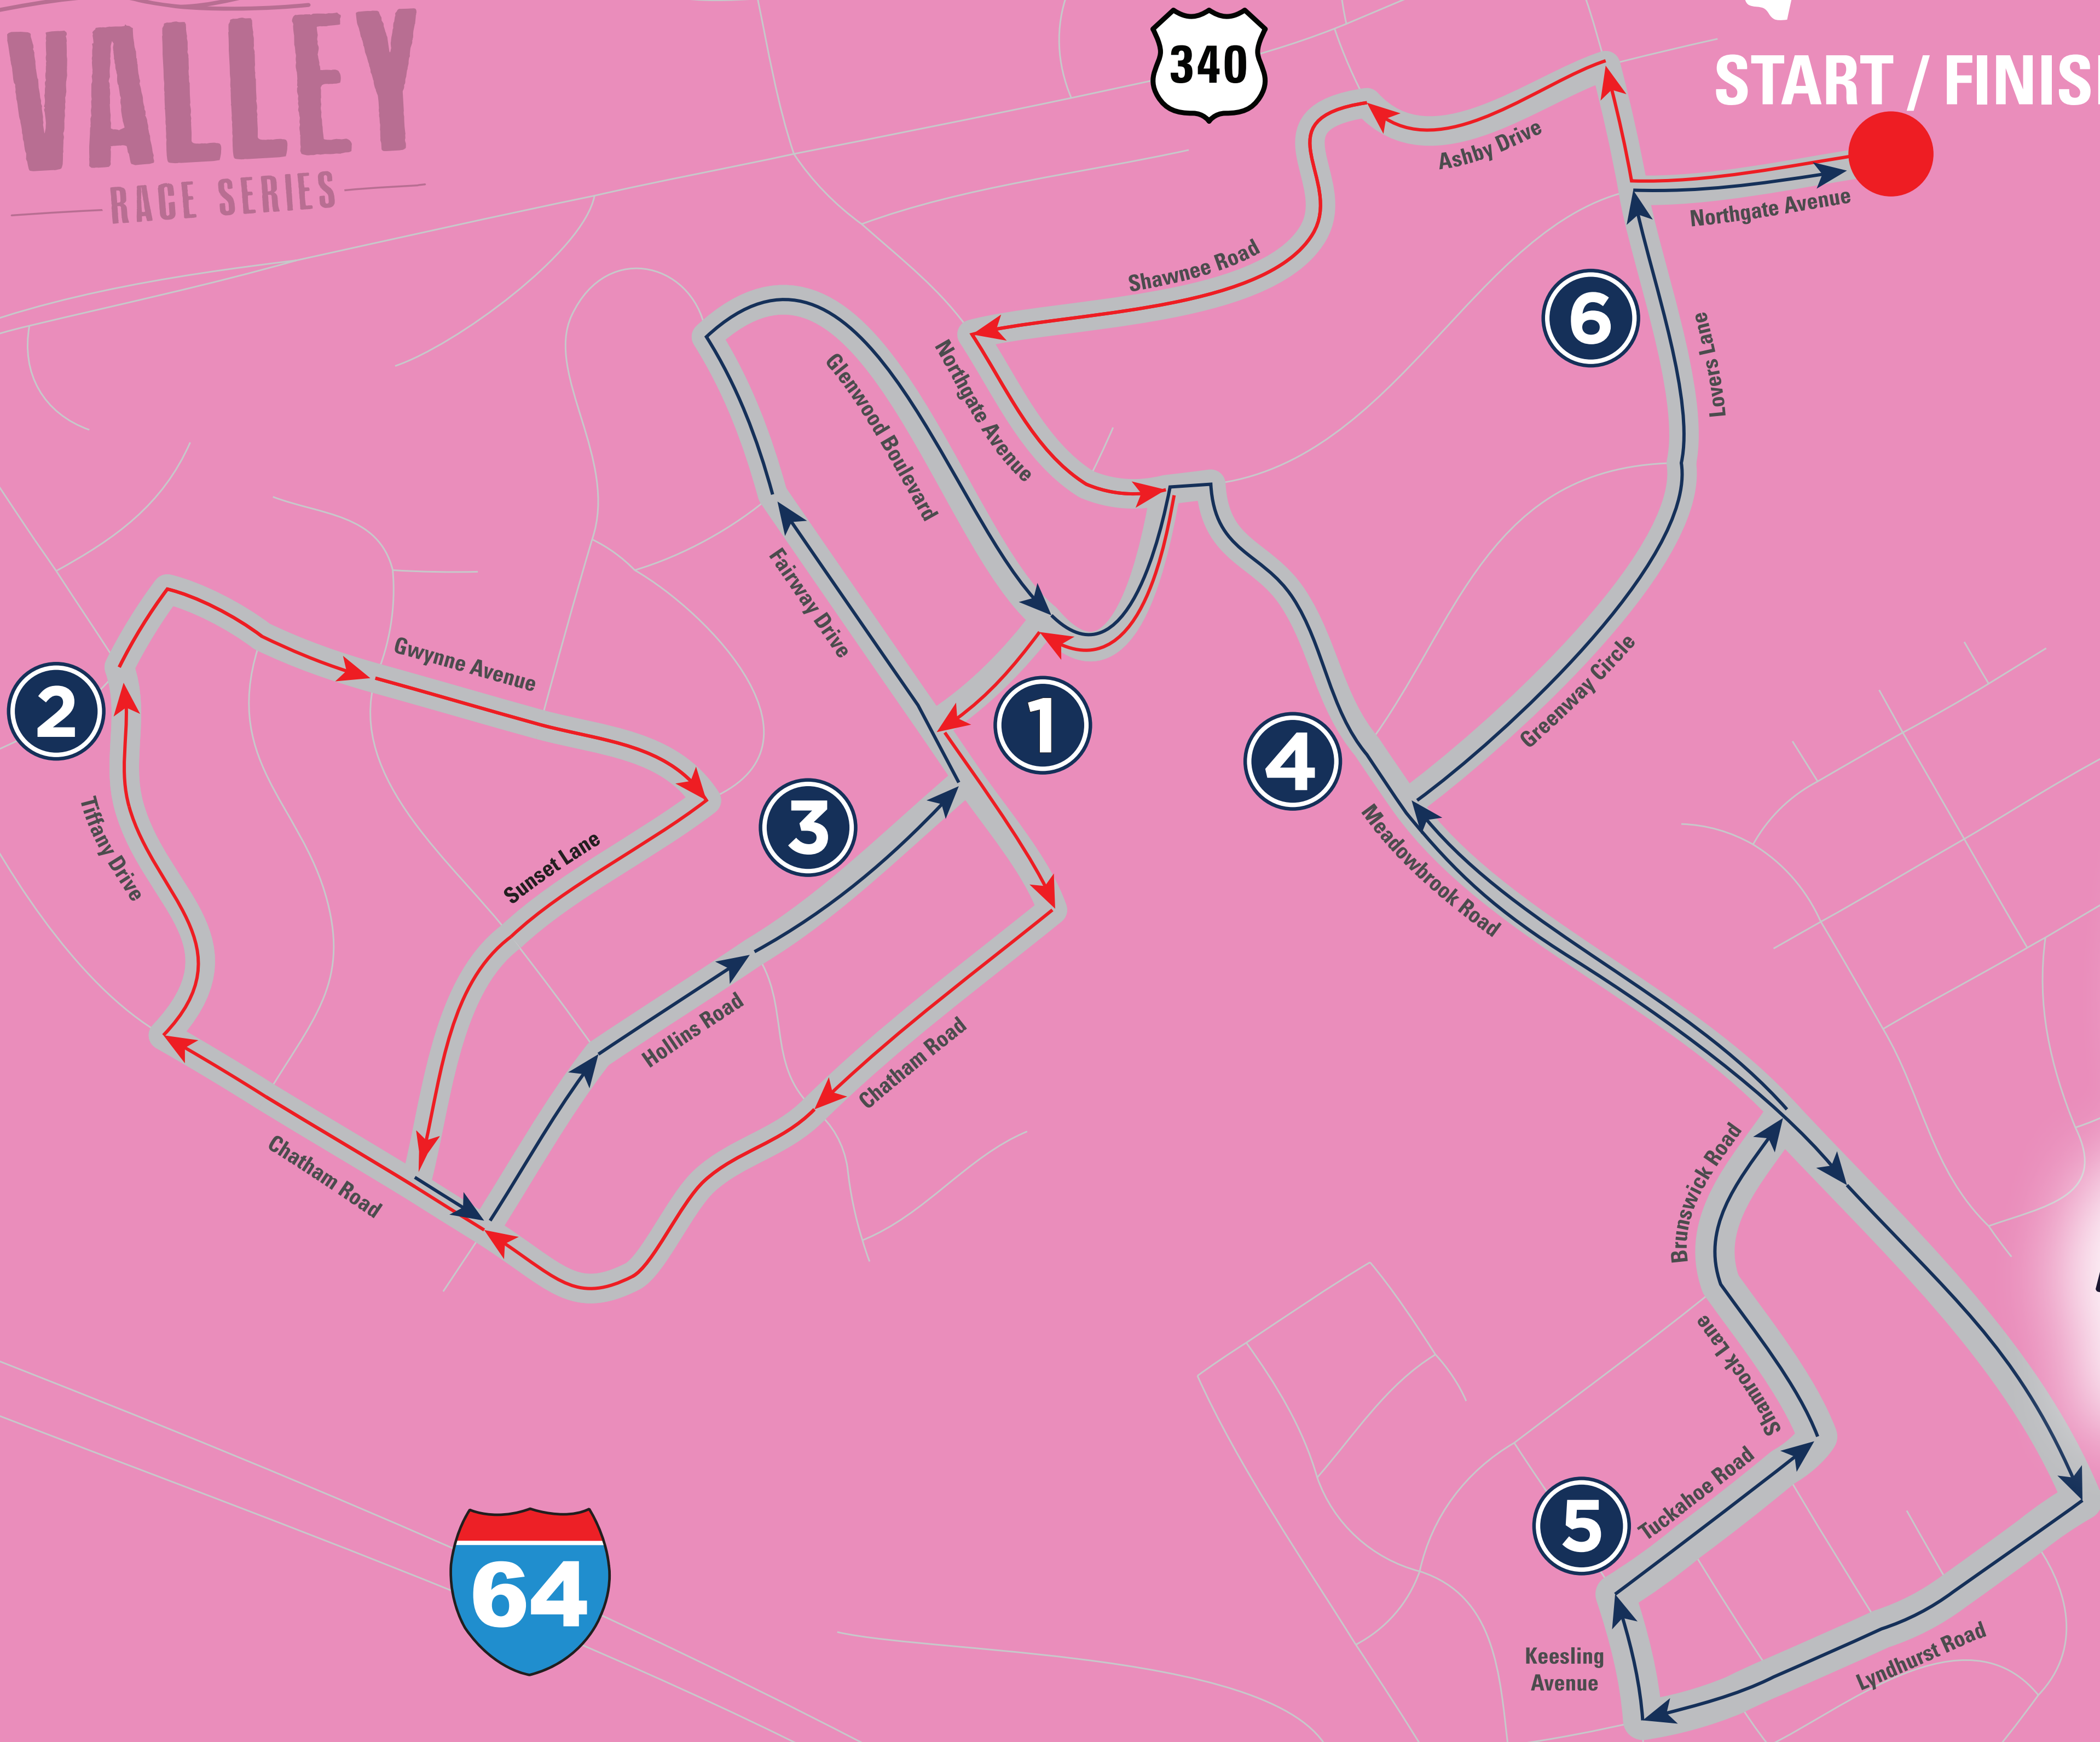

# 10k

START / FINISH

# 5k

START / FINISH

**10k & 5k Race/Walk  
Summer Extravaganza**  
Ridgeview Park

Waynesboro Parks & Recreation