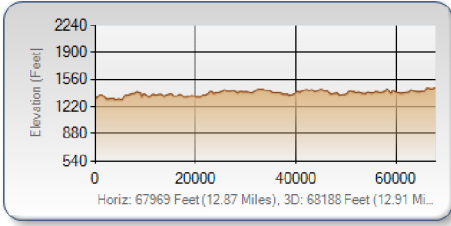

ParktoPark

1/2 marathon

Waynesboro → Stuarts Draft

- Marathon Route
- Aid Station
- Mile Marker
- Spectator Spot